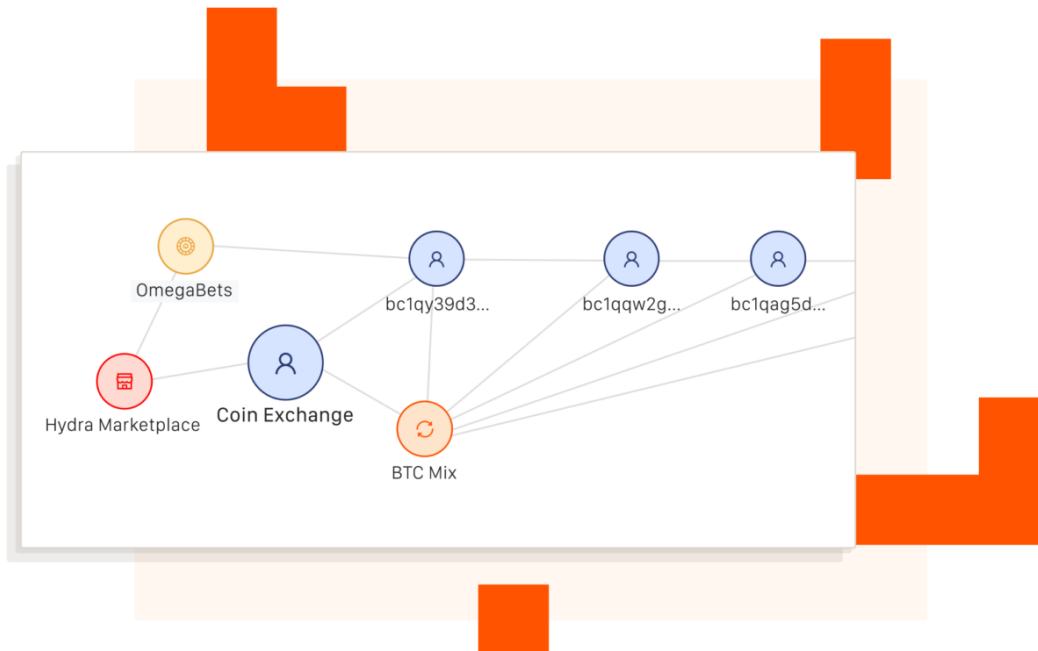

Follow the money

Chainalysis Reactor's intuitive interface allows users with minimal training to create powerful visualizations of cryptocurrency flows. Trace the flow of funds through an unlimited number of "hops" and link suspicious activity to real-world entities.

[Request a demo](#) →

Present your case

Build a narrative with custom notes and annotations. Investigators can share graphs directly or export raw data for a complete record of their findings.

[Request a demo](#) →