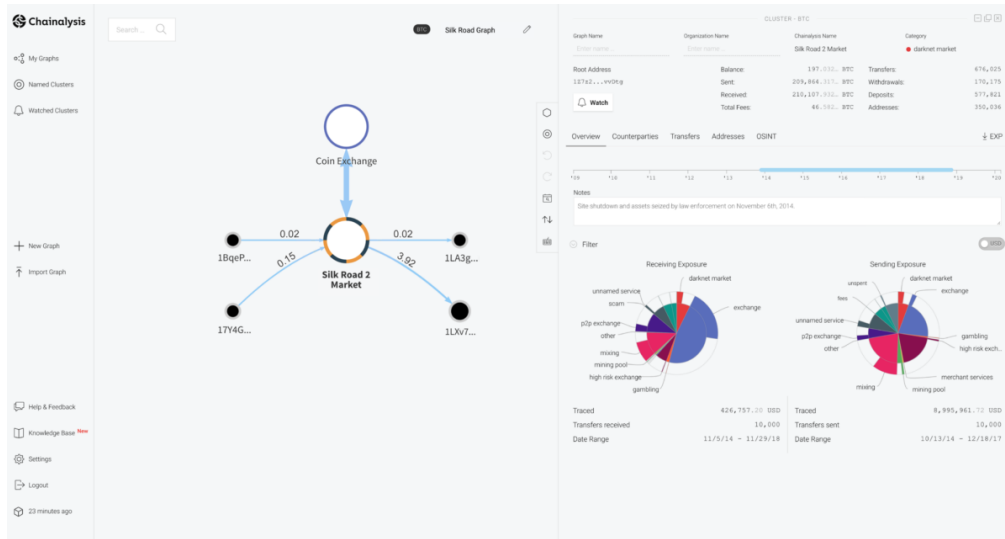

CRYPTOCURRENCY FORENSICS

Chainalysis Reactor

Explore. Investigate. Take Action. Reactor is the investigation software that connects cryptocurrency transactions to real-world entities, enabling you to combat criminal activity on the blockchain.

Request a demo

Search based on any identifier

Enter any cryptocurrency address to learn which entity controls the wallet and discover related addresses. Search automatically scans 1000s of social media forums and darknet sites for open source intelligence.

Request a demo →