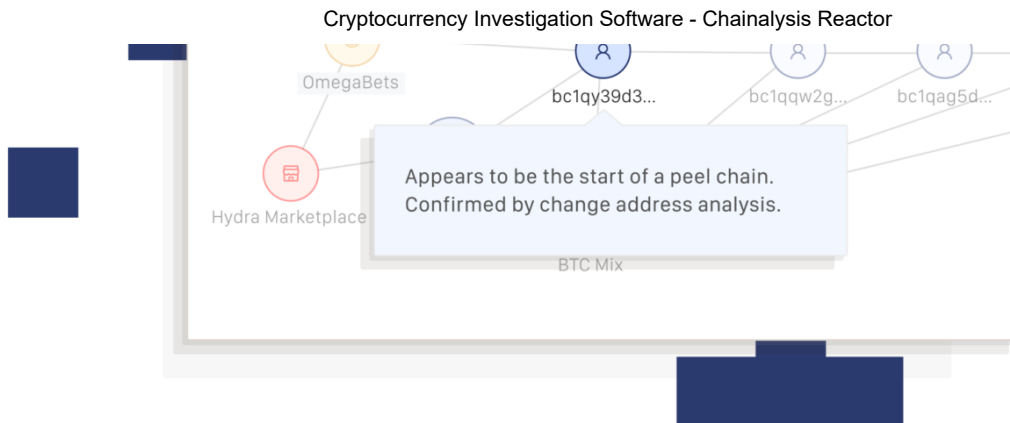

WANT TO SEE REACTOR IN ACTION?

Experts around the world rely on Chainalysis Reactor to conduct investigations and assess business risk.

[Request a Demo](#)

Subscribe to our weekly newsletter

Email Address

[Subscribe](#)