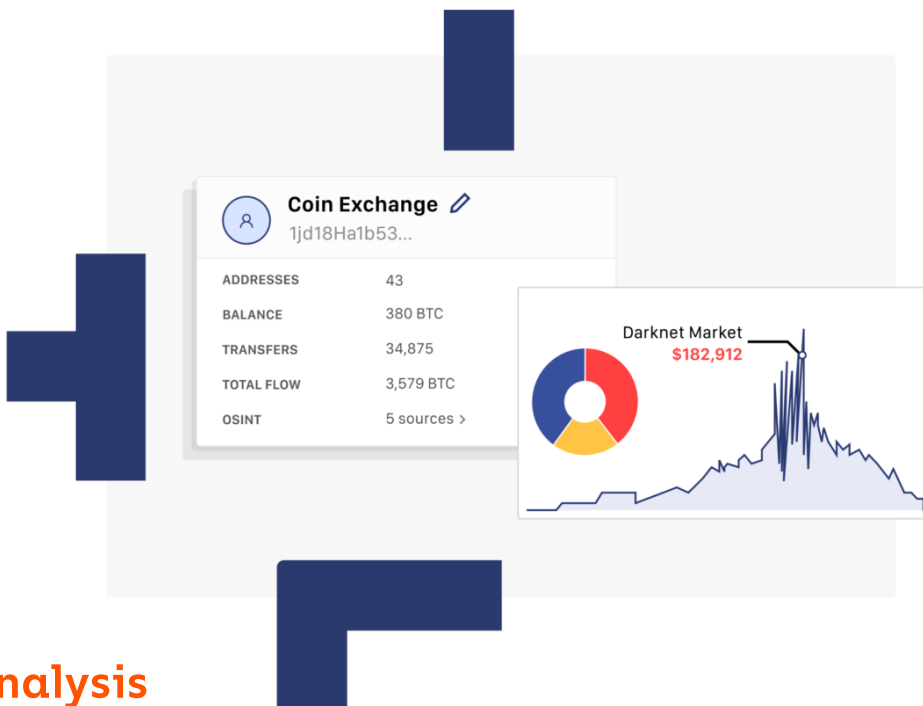

## Search based on any identifier

Enter any cryptocurrency address to learn which entity controls the wallet and discover related addresses. Search automatically scans 1000s of social media forums and darknet sites for open source intelligence.

## Understand real-world activity

Chainalysis Reactor connects cryptocurrency transactions to real-world activity. Review a service’s top counterparties and risk exposure. Set a “watch” to monitor future transactions or use automated pathfinding to start an investigation.

## Follow the money

Chainalysis Reactor's intuitive interface allows users with minimal training to create powerful visualizations of cryptocurrency flows. Trace the flow of funds through an unlimited number of "hops" and link suspicious activity to real-world entities.